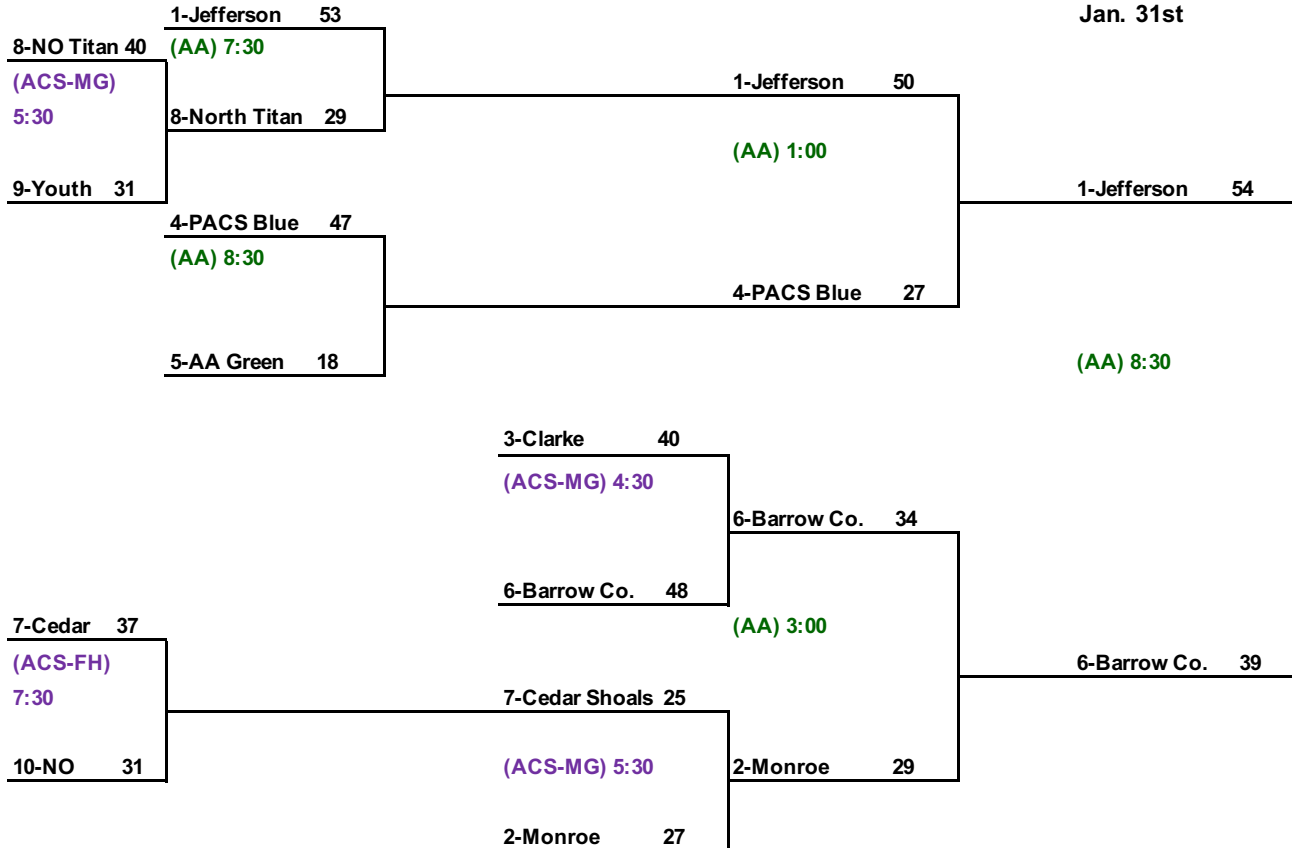

2022/2023 Premier League Championship 6th Grade RED Division

HIGHER SEED HOME TEAM

MONDAY
Jan. 23rd

FRIDAY
Jan. 27th

SATURDAY
Jan. 28th

SUNDAY
Jan. 29th

TUESDAY
Jan. 31st

GYM SITE KEY

(ACS-FH) Athens Christian-Founder's Hall

(ACS-M) Athens Christian-Main Gym

(MAD) Madison Freshman Gym

(AA) Athens Academy

JEFFERSON
2023 CHAMPIONS