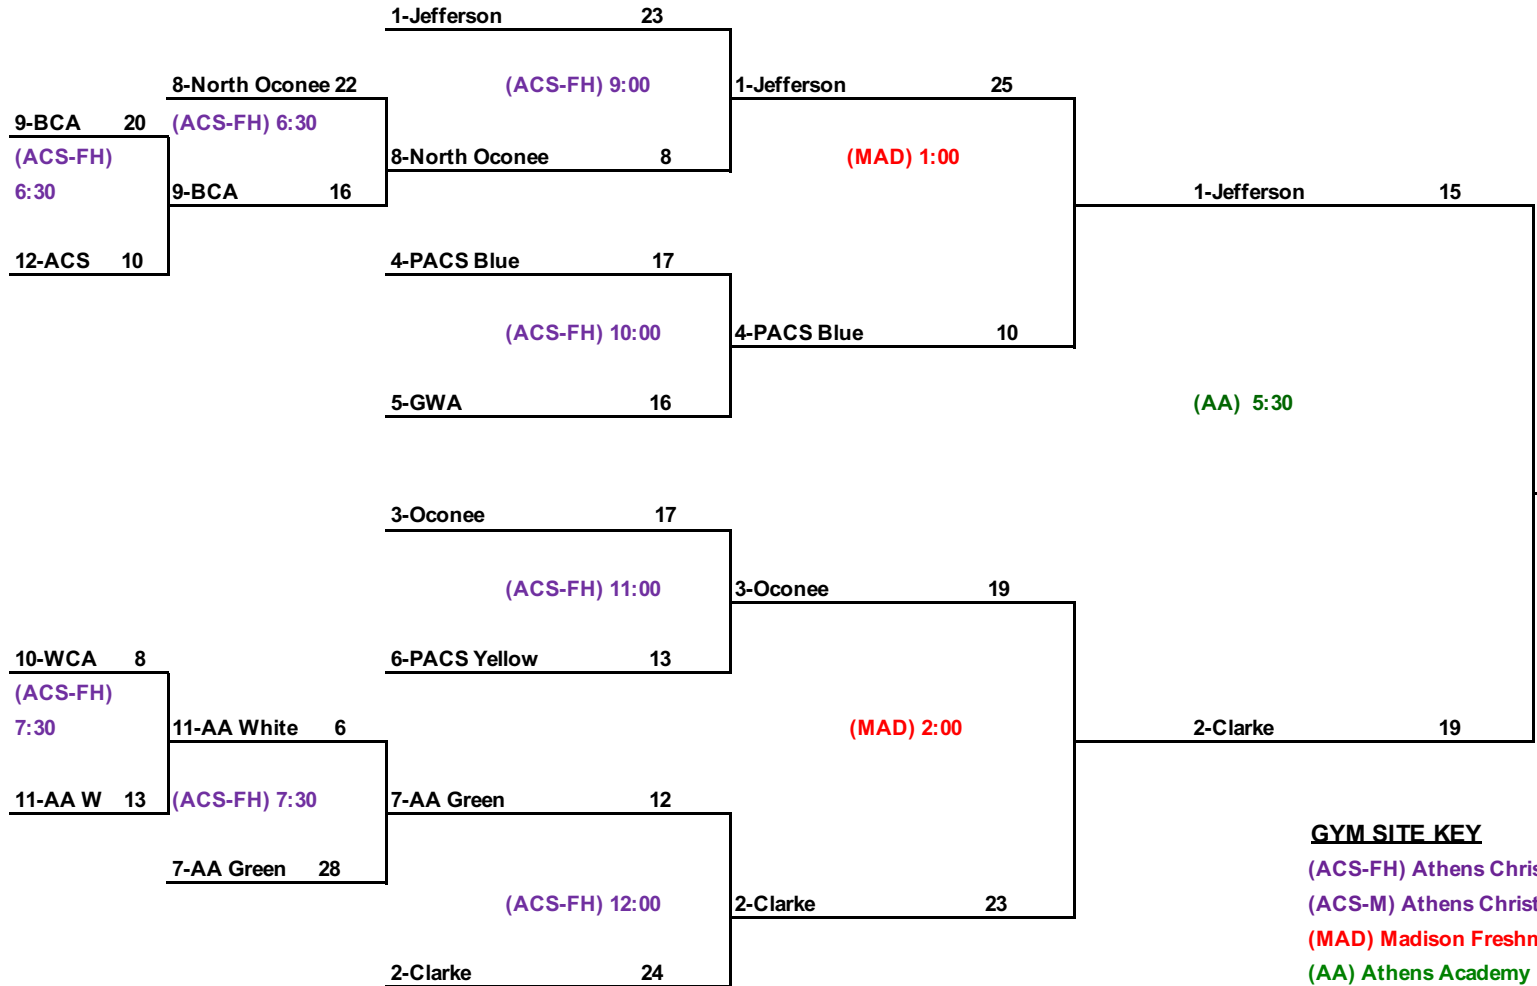

2022/2023 Premier League Championship 3rd Grade Division

HIGHER SEED HOME TEAM

WEDNESDAY
Jan. 25th

THURSDAY
Jan. 26th

SATURDAY
Jan. 28th

SUNDAY
Jan. 29th

TUESDAY
Jan. 31st

**CLARKE CENTRAL
2023 CHAMPION**

GYM SITE KEY

- (ACS-FH) Athens Christian-Founder's Hall
- (ACS-M) Athens Christian-Main Gym
- (MAD) Madison Freshman Gym
- (AA) Athens Academy