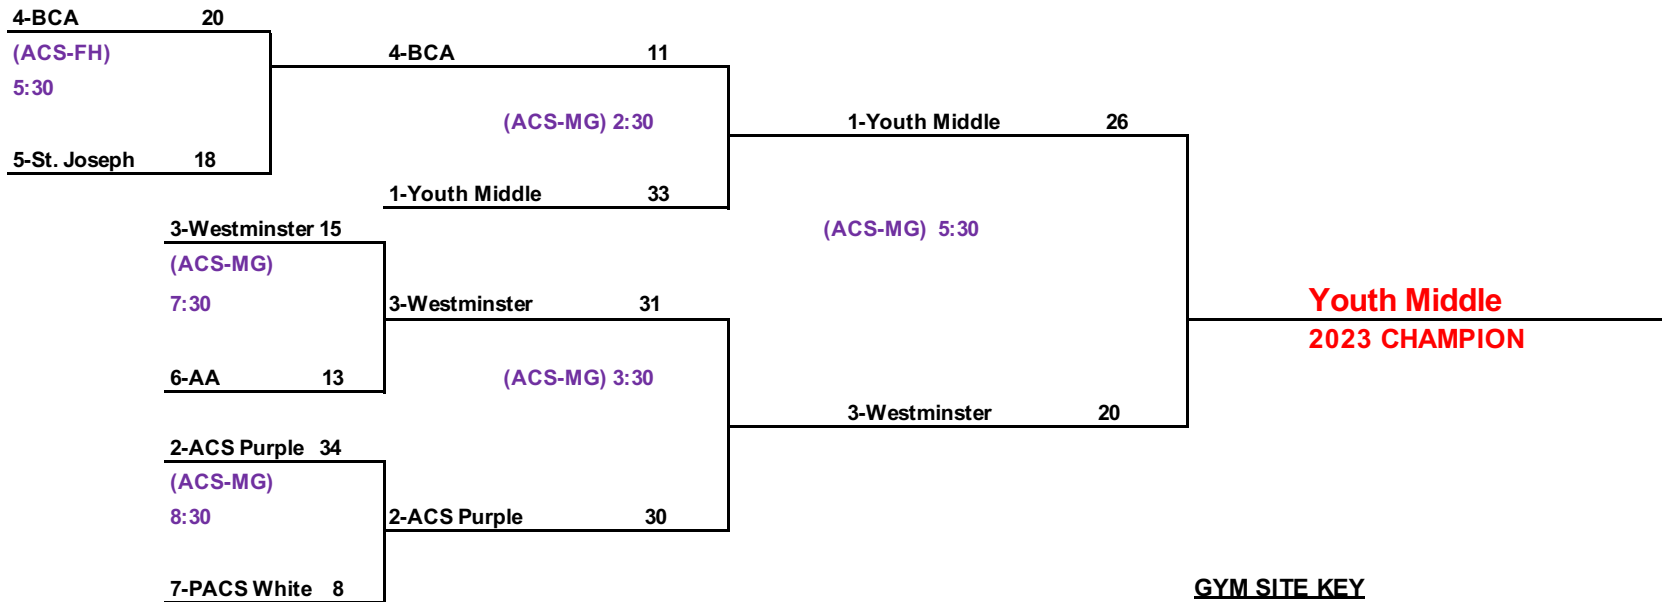

2022/2023 Premier League Championship 5th Grade Blue Division

HIGHER SEED HOME TEAM

THURSDAY

Jan. 26th

FRIDAY

Jan. 27th

SATURDAY

Jan. 28th

WEDNESDAY

Feb. 1st

GYM SITE KEY

- (ACS-FH) Athens Christian-Founder's Hall
- (ACS-M) Athens Christian-Main Gym
- (MAD) Madison Freshman Gym
- (AA) Athens Academy