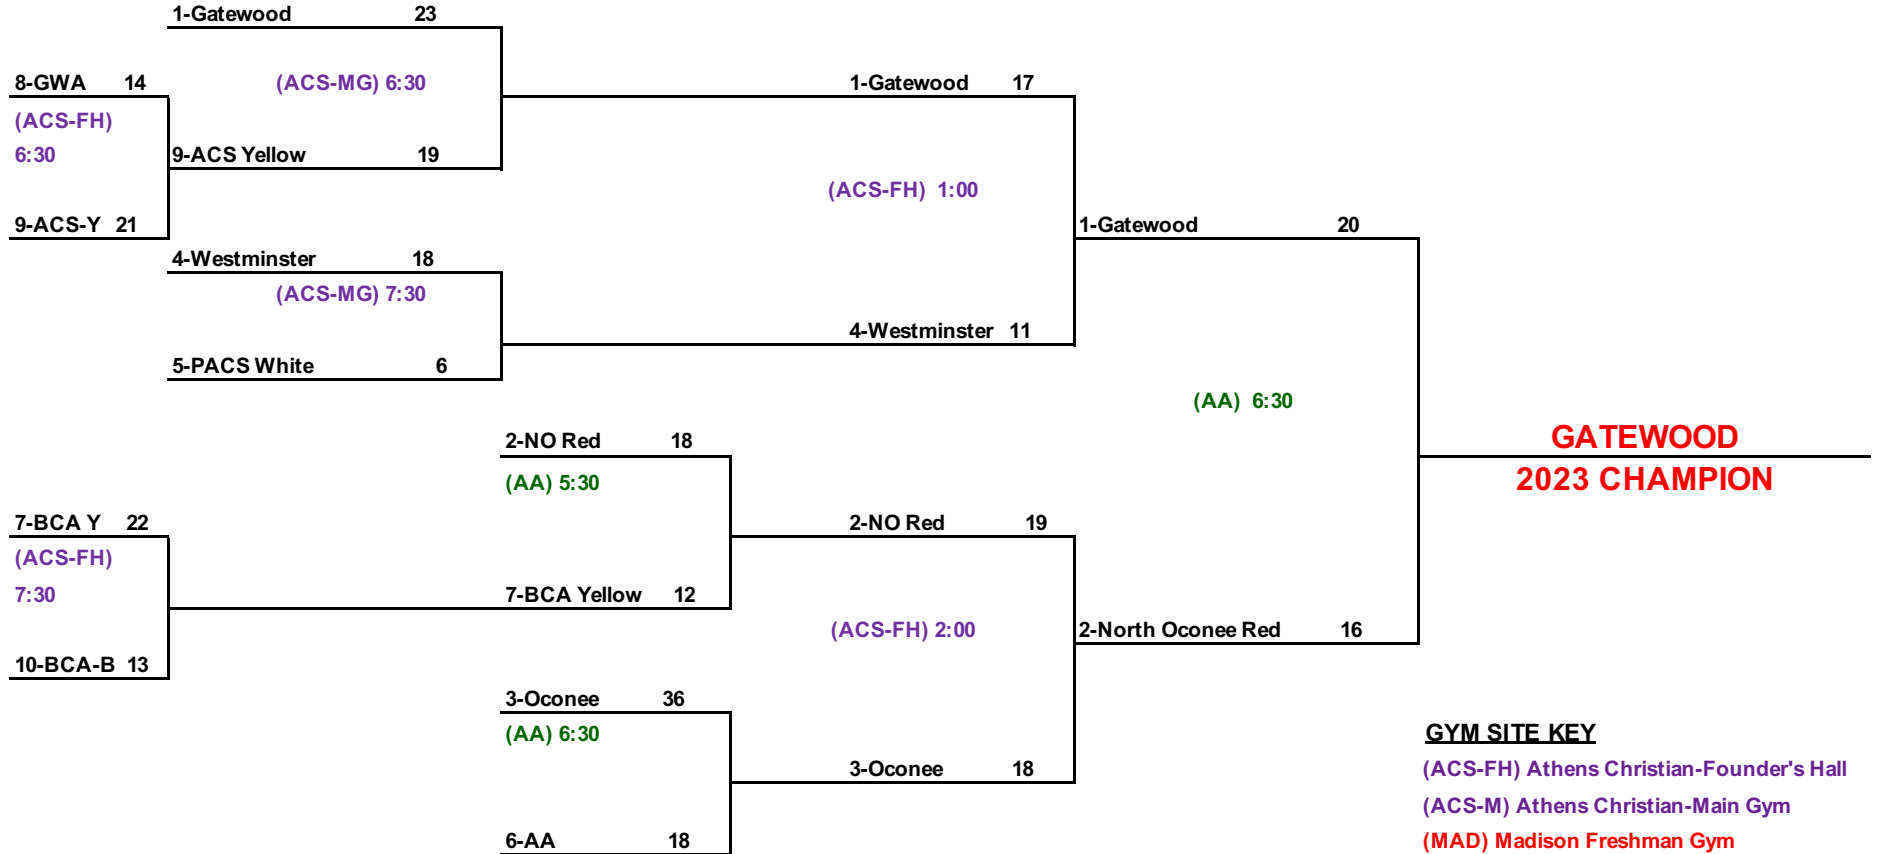

# 2022/2023 Premier League Championship 4th Grade Blue Division

**TUESDAY**  
Jan. 24th

**WEDNESDAY**  
Jan. 25th

**FRIDAY**  
Jan. 27th

**SATURDAY**  
Jan. 28th

HIGHER SEED HOME TEAM

**TUESDAY**  
Jan. 31st

**GYM SITE KEY**

- (ACS-FH) Athens Christian-Founder's Hall
- (ACS-M) Athens Christian-Main Gym
- (MAD) Madison Freshman Gym
- (AA) Athens Academy